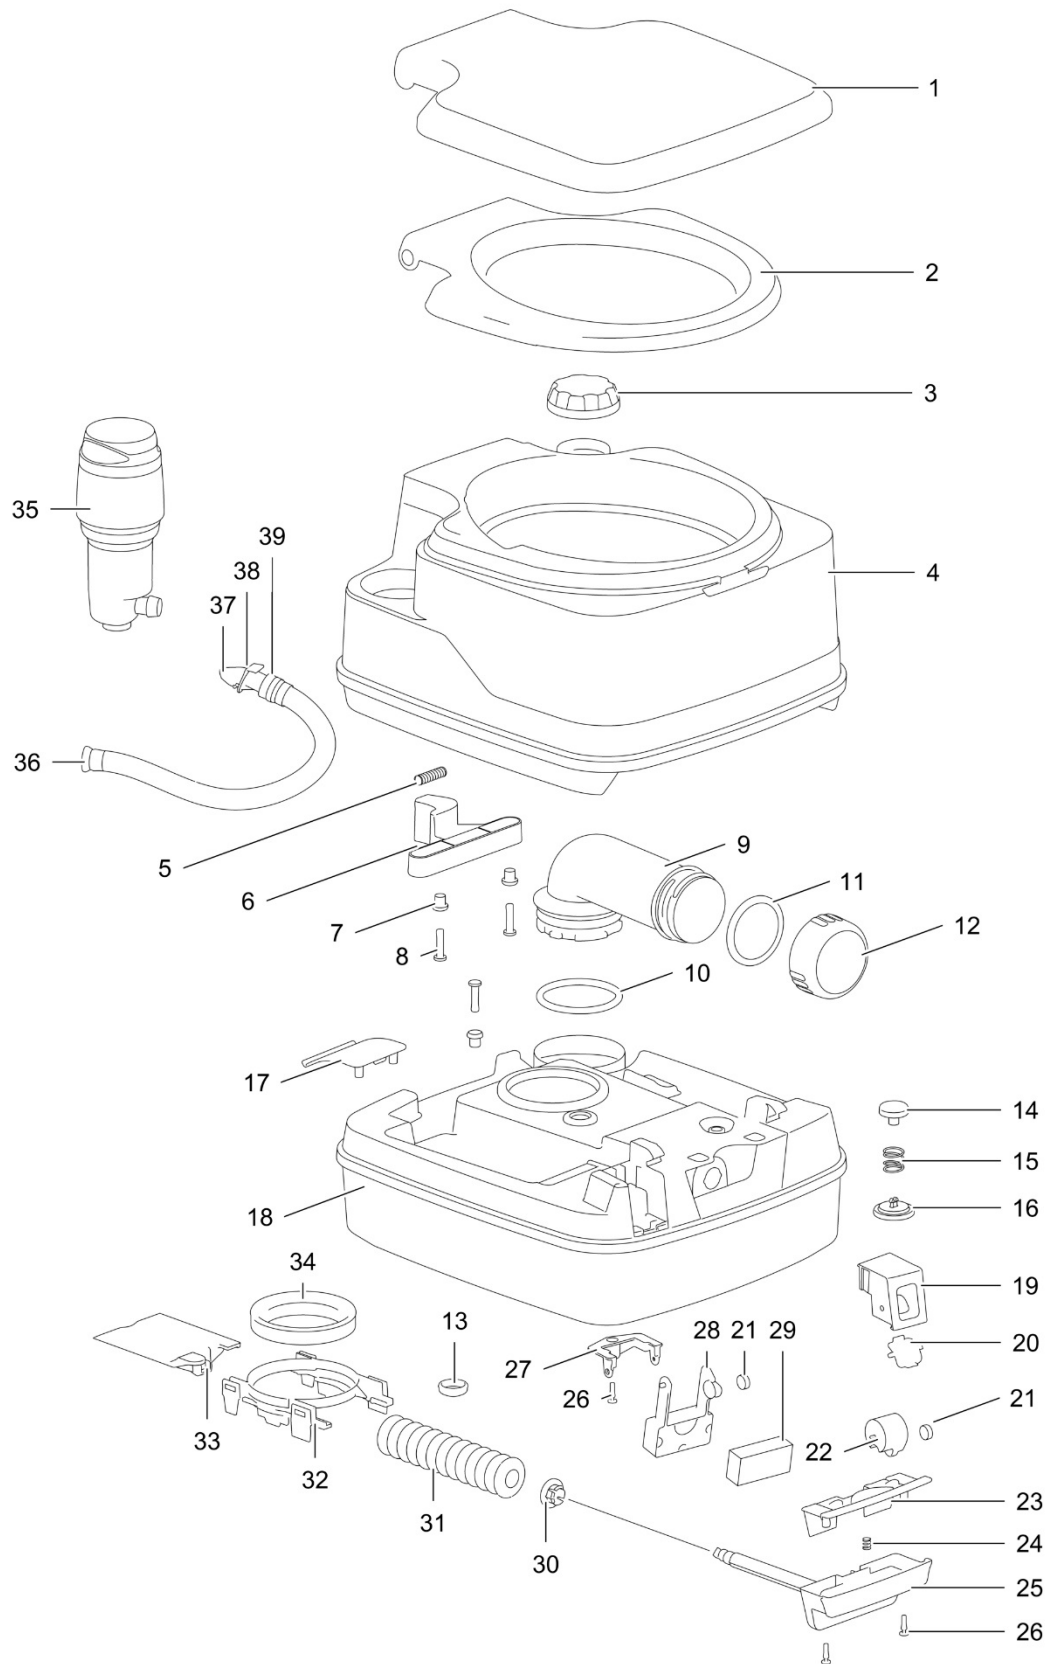

LE914_Porta Potti 145-165

		Spare part number	Spare part number	Colours available
1	Cover		92903	66, 68, 111, 130, 133
2	Seat			
3	Water fill cap	92905		66, 68, 111, 130, 133
4	Flush-water tank			
5	Spring			
6	Clasp			
7	Clasp spacer			
8	Screw			
9	Pour out spout		92907	07, 38, 74, 132
10	O-ring			
11	Seal	92906		111
12	Cap pour out spout			
13	Vent seal	07102		
14	Vent button		92407	111
15	Spring			
16	Vent button seal			
17	Clip			
18	Waste-holding tank			
19	Cover valve handle			
20	Spring valve handle			
21	Valve handle			
22	Screw			
23	Float retainer			
24	Float arm			
25	Foam			
26	Bushing slotted			
27	Boot seal			
28	Retainer blade			
29	Blade			
30	Lipseal	07101		
31	Bellow	07862		62
32	Tubing			
33	Check valve body/flapper			
34	Flush tube			
35	Nozzle			
36	O-ring			
37	Spring/plunger			

LE915_Porta Potti 335-345-365

		Spare part number	Spare part number	Spare part number	Colours available
1	Cover		92904	92903	66, 68, 111, 130, 133
2	Seat		PPQ335	PPQ345-365	
3	Water fill cap	92905			66, 68, 111, 130, 133
4	Flush-water tank				
5	Spring				
6	Clasp				
7	Clasp spacer				
8	Screw				
9	Pour out spout			92907	07, 38, 74, 132
10	O-ring				
11	Seal		92906		111
12	Cap pour out spout				
13	Vent seal	07102			
14	Vent button		92407		111
15	Spring				
16	Vent button seal				
17	Clip				
18	Waste-holding tank				
19	Cover level indicator		92909 PPQ335	92908 PPQ345-365	07, 38, 74, 76, 132
20	Side glass level indicator				
21	Magnet				
22	Dial				
23	Cover valve handle				
24	Spring valve handle				
25	Valve handle				
26	Screw				
27	Float retainer				
28	Float arm				
29	Foam				
30	Bushing slotted				
31	Boot seal				
32	Retainer blade				
33	Blade				
34	Lipseal	07101			
35	Piston pump	92902 PPQ335	92901 PPQ345-365		66, 111, 130
36	Flush tube				
37	Nozzle				
38	O-ring				
39	Spring/plunger				